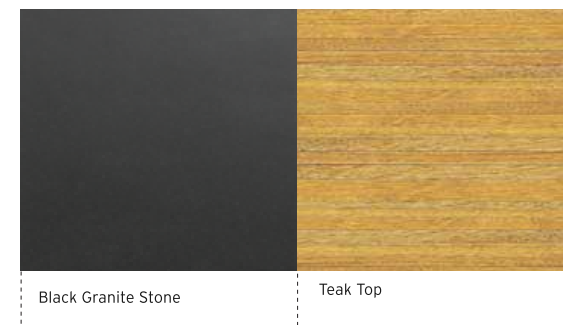

TABLE TOP >> MATERIAL SELECTIONS

* Remark : Due to printing process, the colours in this brochure may slightly differ from the real materials.